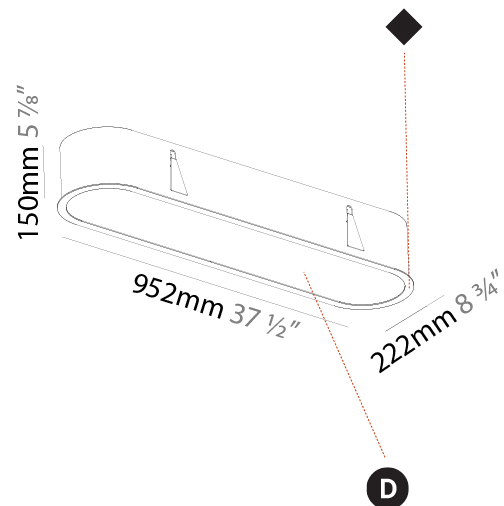

PROJECT
TYPE
SPECIFIER
QUANTITY
DATE

935mm x 205mm
 36 13/16" x 8 1/16"

10 - 25mm
 3/8" - 1"

160mm
 6 5/16"

SMOOTHLINE RECESSED

A37756-

PROJECT

TYPE