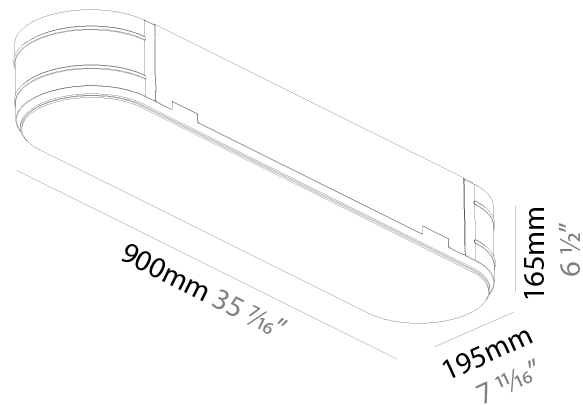

GENERAL

Series: Smoothy
Subseries: Smoothline
Brand: Prolicht
Division: Architectural
Mounting Type: Trimless
Mounting Location: Ceiling
Subcategory: Ambient

PHYSICAL

Shape: Oval
Length (mm): 900
Length (in): 35 7/16
Width (mm): 195
Width (in): 7 13/16
Depth (mm): 165
Depth (in): 6 1/2
Ceiling Thickness (mm): 10 / 12.5 / 15 / 25 / 30
Ceiling Thickness (in): 3/8 or 1/2 or 9/16 or 1 or 1 3/16
Min. Recessing Depth (mm): 180
Min. Recessing Depth (in): 7 1/16
Light Distribution: Direct
Weight (kg): 5.756
Weight (lbs): 12.66
Diffuser: PMMA - Opal
Fixture Material: Extruded Aluminum / Steel
Cut-out Measurements: 935mm / 36 15/16" x 230mm / 9 1/16"
Upon Request: Unique Sizes Unique Ceiling Thickness Unique Mounting Depth Spot Inserts

ELECTRICAL

Lamp Type: LED (Zhaga Standard)
Input Wattage (W): 31.5
Total Output Wattage (W): 27
Dimming: [Tri-Mode (Non-Dimming and Phase Dimming (120Vac only) and 0-10V Dimming)](#)
Driver Included: Yes
Driver Location: Integrated
Driver Type: Constant Current - Universal
Driver Class: Class 2
Input Voltage (V): 120 - 277
Constant Current (MA): 500

LED

[Color Temperature (*K): 3000 / 3500 / 4000](#)
Max. Delivered Lumen (lm): 2340 / 2518 / 2570
CRI: >80 CRI
Lamp Life (hrs): 50000
Upon Request: RGB-W Tunable White Special Color Temperature CRI90

OPTICAL

RATINGS AND CERTIFICATIONS

Certified By: Certified for North American Standards
IP rating: IP20

PROJECT
TYPE
SPECIFIER
QUANTITY
DATE

935mm x 230mm
36 13/16" x 9 1/16"

10 | 12 1/2 | 15 | 25 | 30mm
3/8" | 1/2" | 9/16" | 1" | 3/16"